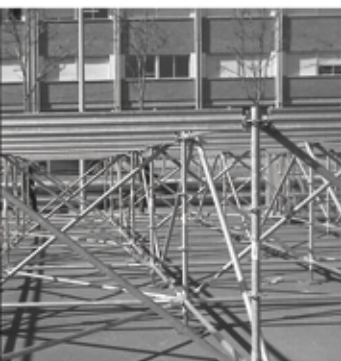

The top half of the image features a dark background with two spotlights at the top corners, casting beams of light towards the center. The letters 'ATG' are prominently displayed in a large, white, outlined serif font. Below the logo, the text 'ECLAIRAGES - STRUCTURES - SCENES' is written in a smaller, white, sans-serif font. The bottom half of the image shows a live concert stage with a dense array of spotlights in blue and orange, illuminating a band performing on stage. The silhouettes of the audience are visible in the foreground.

ATG

ECLAIRAGES - STRUCTURES - SCENES

www.atgsarl.fr